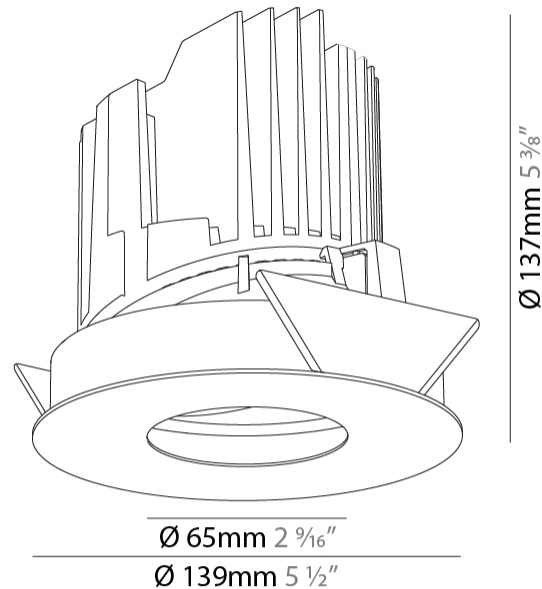

PHYSICAL

Shape: Round
Diameter (mm): 139
Diameter (in): 5 1/2
Height (mm): 126
Height (in): 4 15/16
Ceiling Thickness (mm): 10 / 12.5 / 15
Ceiling Thickness (in): 3/8 or 1/2 or 9/16
Min. Recessing Depth (mm): 140
Min. Recessing Depth (in): 5 1/2
Light Distribution: Adjustable / Downlight
Weight (kg): 0.86
Weight (lbs): 1.9
Fixture Finish: SSR / BKV / CWI / CRY / HAB / LAG / UFT / ITA / RUA / RUR / MIC / FTG / MYG / TWT / LOD / PUS / FRO / FUP / KIA / POP / BLS / SPG / MEY / GOH / GUM / CHC / COM / ABZ / JAG / OBR / MOS / ROR
Fixture Material: Aluminum Die Cast
Cut-out Measurements: 130mm / 5 1/8"

ELECTRICAL

Lamp Type: LED (Zhaga Standard)
Input Wattage (W): 13.2 / 16.5
Total Output Wattage (W): 12 / 15
Dimming: Tri-Mode (Non-Dimming and Phase Dimming (120Vac only) and 0-10V Dimming)
Driver Included: No
Driver Location: Recessed Housing
Driver Type: Constant Current - Universal
Housing: See components
Input Voltage (V): 120 - 277
Constant Current (MA): 350

LED

Number of LEDs: 1
Color Temperature (°K): 2700 / 3000 / 3500 / 4000
Max. Delivered Lumen (lm): 810 / 900 / 970 / 990
Nominal Lumen (lm): 960 / 1070 / 1156 / 1180
CRI: >90 CRI
Lamp Life (hrs): 50000

OPTICAL

Reflector°: 10
Adjustability: Rotational 355°; Tilt 30°

RATINGS AND CERTIFICATIONS

Certified By: Certified for North American Standards
IP rating: IP20

PROJECT	_____
TYPE	_____
SPECIFIER	_____
QUANTITY	_____
DATE	_____