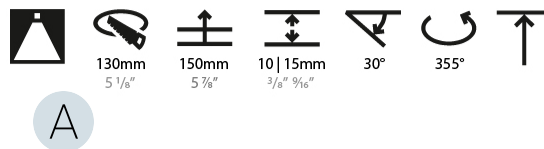

PHYSICAL

Shape: Round
Diameter (mm): 139
Diameter (in): 5 1/2
Height (mm): 126
Height (in): 4 15/16
Ceiling Thickness (mm): 10 / 12.5 / 15
Ceiling Thickness (in): 3/8 or 1/2 or 9/16
Min. Recessing Depth (mm): 140
Min. Recessing Depth (in): 5 1/2
Light Distribution: Adjustable / Downlight
Weight (kg): 0.86
Weight (lbs): 1.9
Fixture Finish: SSR / BKV / CWI / CRY / HAB / LAG / UFT / ITA / RUA / RUR / MIC / FTG / MYG / TWT / LOD / PUS / FRO / FUP / KIA / POP / BLS / SPG / MEY / GOH / GUM / CHC / COM / ABZ / JAG / OBR / MOS / ROR
Fixture Material: Aluminum Die Cast
Cut-out Measurements: 130mm / 5 1/8"

ELECTRICAL

Lamp Type: LED (Zhaga Standard)
Input Wattage (W): 13.2 / 16.5
Total Output Wattage (W): 12 / 15
Dimming: Tri-Mode (Non-Dimming and Phase Dimming (120Vac only) and 0-10V Dimming)
Driver Included: No
Driver Location: Recessed Housing
Driver Type: Constant Current - Universal
Housing: See components
Input Voltage (V): 120 - 277
Constant Current (MA): 350

LED

Number of LEDs: 1
Color Temperature (°K): 2700 / 3000 / 3500 / 4000
Max. Delivered Lumen (lm): 810 / 900 / 970 / 990
Nominal Lumen (lm): 960 / 1070 / 1156 / 1180
CRI: >90 CRI
Lamp Life (hrs): 50000

OPTICAL

Reflector°: 10
Adjustability: Rotational 355°; Tilt 30°

RATINGS AND CERTIFICATIONS

Certified By: Certified for North American Standards
IP rating: IP20

PROJECT	_____
TYPE	_____
SPECIFIER	_____
QUANTITY	_____
DATE	_____